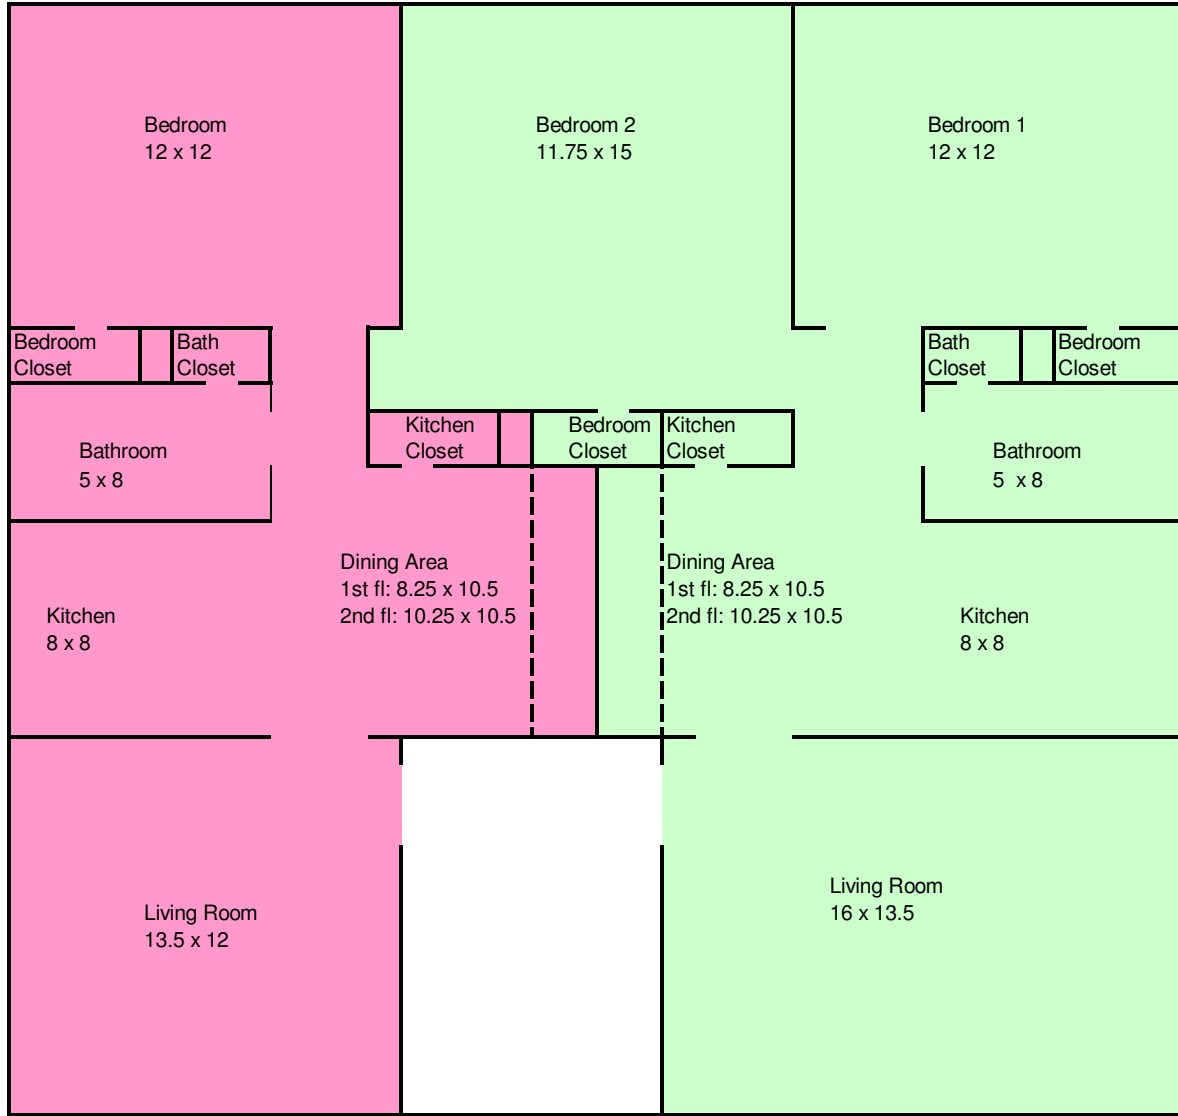

2436 Westwood Northern Blvd.
Property Diagram

One Bedroom Apartments
approx 500 sf

Two Bedroom Apartments
approx 750 sf